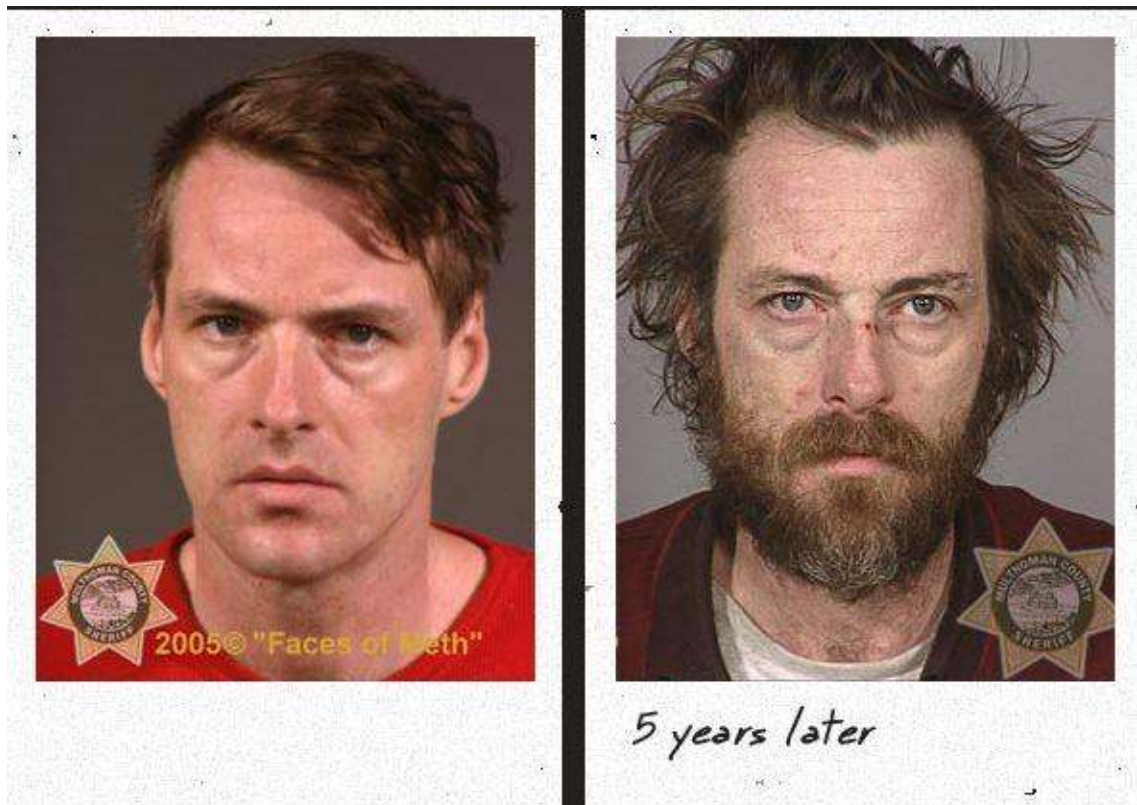

UYUŞTURUCU İLE MAHVOLUNAN HAYATLAR 2

HAZIRLAYAN:ADANA KIZ LİSESİ REHBER
ÖĞRETMENİ AHMET HİLMİ İMAMOĞLU

6 months later

1 year later

4 years, 5 months later

7 months later

3 years, 5 months later

3 months later

2 years, 5 months later

2 months later

CHRISTINA GEORGE'S ARREST PHOTOS REFLECT HER METH USE

8/17/1995

5/8/1997

10/3/1997

1/22/1998

10/6/2000