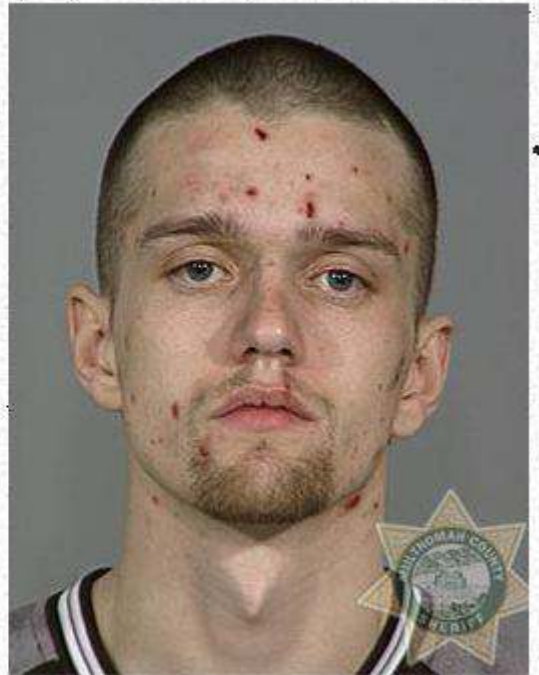

UYUŞTURUCU İLE MAHVOLUNAN HAYATLAR 2

HAZIRLAYAN:ADANA KIZ LİSESİ REHBER
ÖĞRETMENİ AHMET HİLMİ İMAMOĞLU

6 months later

1 year later

4 years, 5 months later

7 months later

3 years, 5 months later

3 months later

2 years, 5 months later

2 months later

CHRISTINA GEORGE'S ARREST PHOTOS REFLECT HER METH USE

8/17/1995

5/8/1997

10/3/1997

1/22/1998

10/6/2000